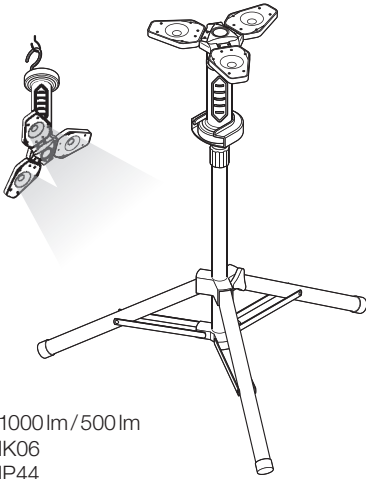

OSRAM LEDinspect® BASIC  
PROFESSIONAL 180

- 180lm/80lm/40lm
- IK06
- IP44

OSRAM LEDinspect® PRO  
FLOODER SPACESHIP 2000

- 1000lm/500lm/500lm
- IK06
- IP44

OSRAM LEDinspect® PRO  
FLOODER HELICOPTER 1000